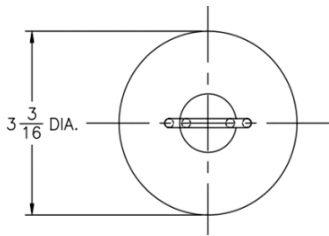

THROWING WEIGHT

CATALOG #: SI-9130

The safest, easiest way to quickly and effectively throw up to inaccessible locations. Padded rubber foam ensures that the weight won't do damage when it's coming down the other side.

CONSTRUCTION

- » A rubber padded weight that can be easily attached to any type of handline
- » One pound lead center with wire eye, fully covered in 3/4" of foam rubber for safety

FEATURES

- » One-pound lead center
- » Encased in 3/4" of foam rubber for safety
- » Standard Pack is 20 per carton
- » Comcast CIFA 124118
- » Cross reference
 - » LEMCO J1024
 - » Jameson TB16