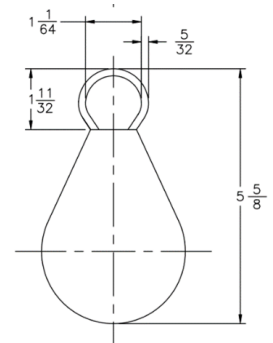

THROWING WEIGHT

CATALOG #: SI-9130

The safest, easiest way to quickly and effectively throw up to inaccessible locations. Padded rubber foam ensures that the weight won't do damage when it's coming down the other side.

CONSTRUCTION

- » A rubber padded weight that can be easily attached to any type of handline
- » One pound lead center with wire eye, fully covered in 3/4" of foam rubber for safety

FEATURES

- » One-pound lead center
- » Encased in 3/4" of foam rubber for safety
- » Standard Pack is 20 per carton
- » Comcast CIFA 124118
- » Cross reference
 - » LEMCO J1024
 - » Jameson TB16