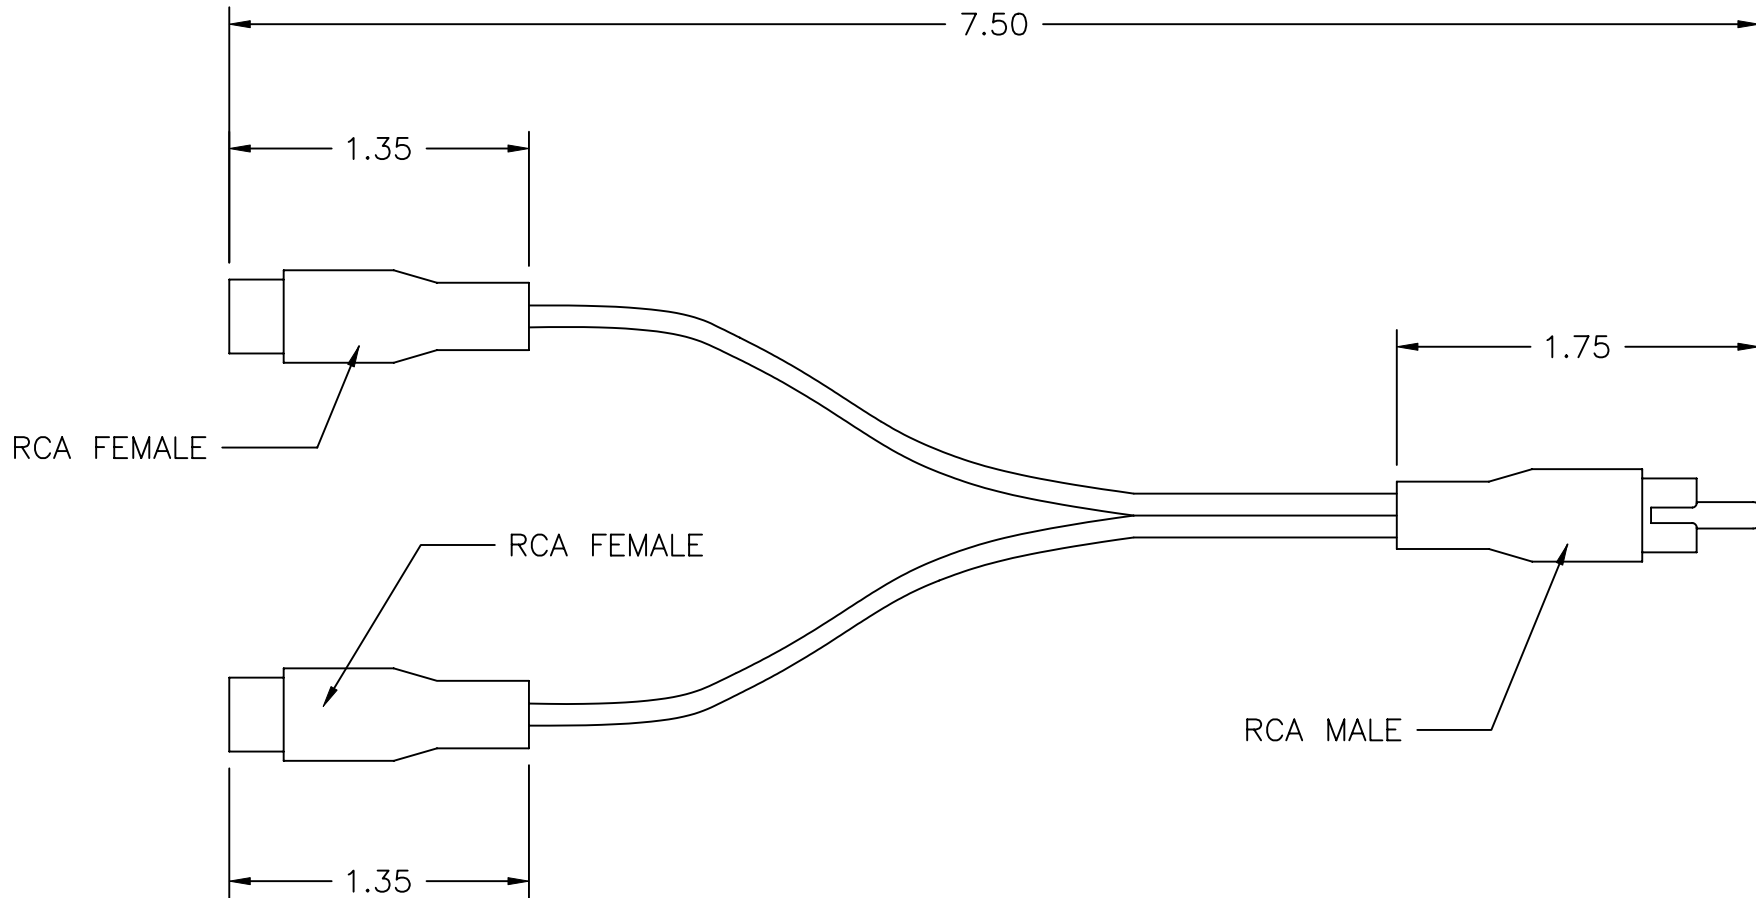

TITLE: RCA ADAPTER CABLE

PART NO: SI-552

DATE: 01/28/03

DRAWN: RB

REV: B

SCALE: N/A

SHEET: 1 OF 1