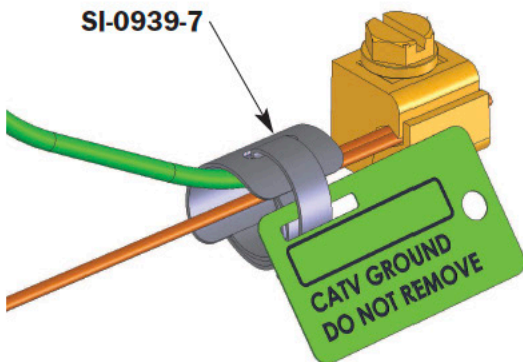

Identification Tag - SI-Tag-100

Ground Wire Application

Ground Strap Application

Replacement Applications

For technical assistance or to request samples, please call 800-350-1650