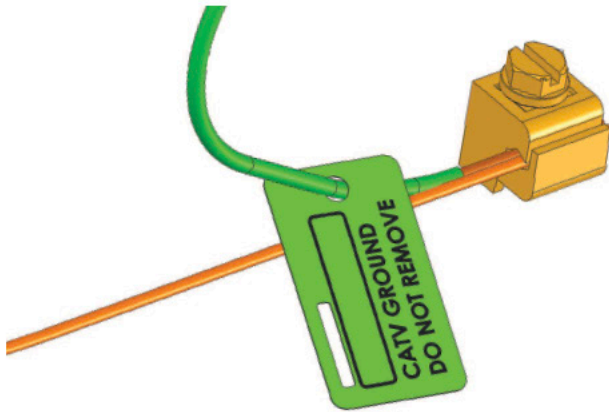

Identification Tag - SI-Tag-100

Ground Wire Application

Ground Strap Application

Replacement Applications

For technical assistance or to request samples, please call 800-350-1650