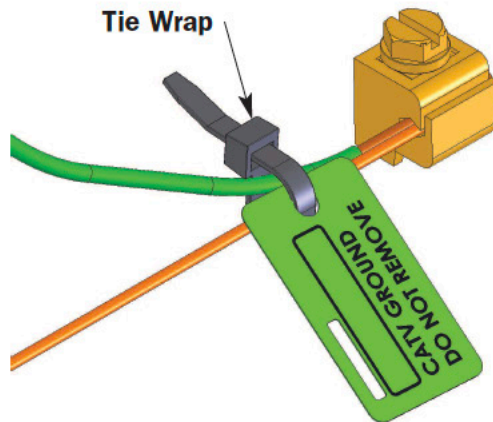

Identification Tag - SI-Tag-100

Ground Wire Application

Ground Strap Application

Replacement Applications

For technical assistance or to request samples, please call 800-350-1650