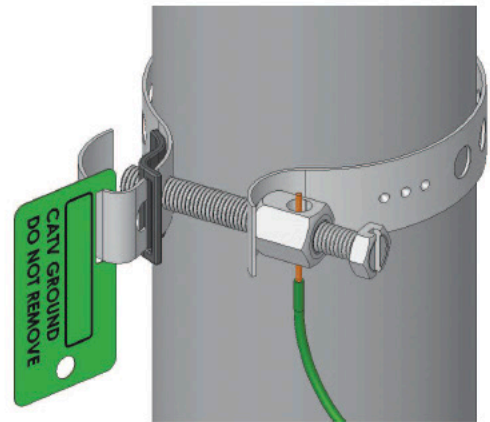

Identification Tag - SI-Tag-100

Ground Wire Application

Ground Strap Application

Replacement Applications

For technical assistance or to request samples, please call 800-350-1650