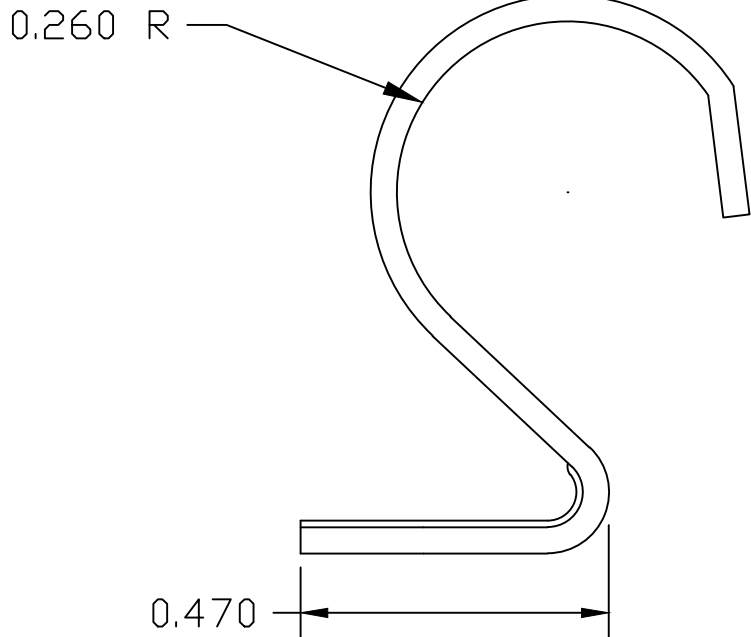

A  
B  
C

MATERIAL: .040" DEAD SOFT ALUMINUM  
FOR USE WITH RG6 CABLE

DESIGNED:			SYM.	DATE:	DESCRIPTION OF REVISIONS:	DRAWN:	APPD:	TOLERANCE:	PART NO:	SI-0990
DRAWN:	MAW	12/17/14	▲	12.17.14	NEW	MAW	JF			
CHECKED:	MAW	12/17/14	▲	.	.			TO 2 DECIMAL PLACES: ±	TITLE:	S CLIP
APPROVED:	JF	12/17/14	▲	.	.			TO 3 DECIMAL PLACES: ±		
3RD ANGLE		UNIT:	inches	SCALE:		REV.	A	AS ANGLES: ±	SHEET:	1 OF 1