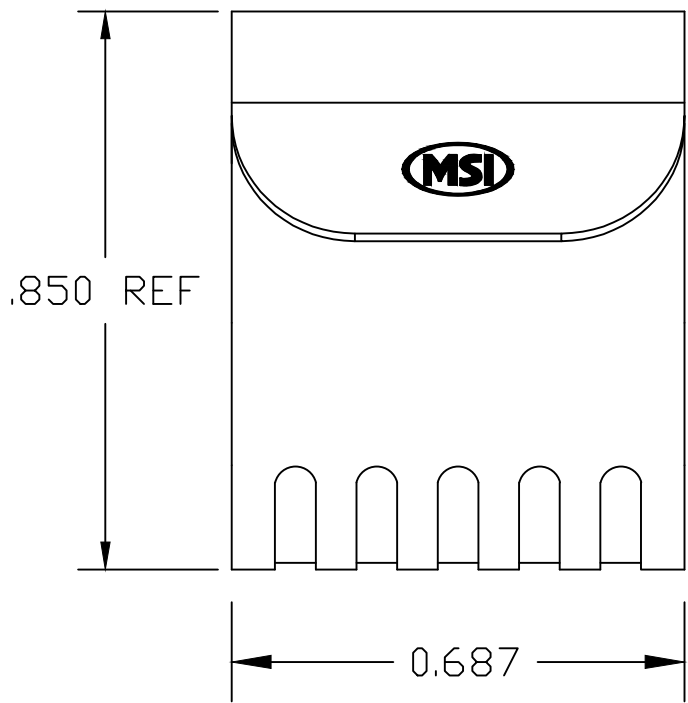

A  
B  
C

MATERIAL: .040" DEAD SOFT ALUMINUM  
FOR USE WITH RG6 CABLE

DESIGNED:			SYM.	DATE:	DESCRIPTION OF REVISIONS:	DRAWN:	APPD:	TOLERANCE:	PART NO:	SI-0990
DRAWN:	MAW	12/17/14	▲	12.17.14	NEW	MAW	JF			
CHECKED:	MAW	12/17/14	▲	.	.			TO 2 DECIMAL PLACES: ±	TITLE:	S CLIP
APPROVED:	JF	12/17/14	▲	.	.			TO 3 DECIMAL PLACES: ±		
3RD ANGLE		UNIT:	inches	SCALE:		REV.	A	AS ANGLES: ±	SHEET:	1 OF 1