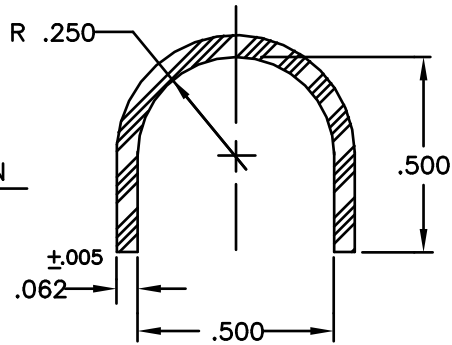

TYPICAL CROSS SECTION

CATALOG NO.	COLOR
PM 128	GRAY
PM 128-BLK	BLACK

COLOR:
AM-1762-EL, GRAY OR BLACK

NOTE:
ALL DIMENSIONS IN INCHES, EXCEPT AS NOTED

				CATALOG NO.	
				JOSLYN MANUFACTURING CO.	
NO.		REVISION		DATE	CK.
UNSPECIFIED DIMENSIONAL TOLERANCES FRACTIONAL ± DECIMAL ± .031 ANGULAR ±					
SUPERSEDES: DWG NO. 26136 DATED 5-22-85					
<small>THIS DRAWING IS THE PROPERTY OF JOSLYN MANUFACTURING CO. AND EMBODIES A CONFIDENTIAL PROPRIETARY DESIGN IN WHICH JOSLYN RETAINS ALL PATENTS AND PROPRIETARY RIGHTS, INCLUDING EXCLUSIVE RIGHT OF USE, MANUFACTURE AND SALE. BY ACCEPTING THIS DRAWING, THE RECIPIENT AGREES NOT TO DISCLOSE, REPRODUCE OR USE ANY INFORMATION CONTAINED HEREIN WITHOUT THE PRIOR WRITTEN CONSENT OF JOSLYN.</small>					
DATE 3-17-93				DWG. NO. 26136	
DRAWN AD		SCALE:		SHEET 1 OF 1	